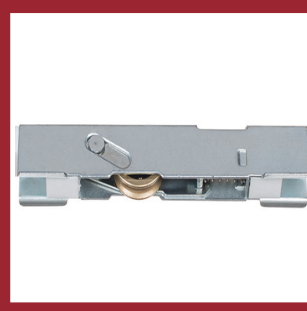

DESCRIPTION:

LOCK STRIKE LONG

اكسسوارات السحاب SLIDING ACCESSORIES

BRAND: **TURKEY**

CODE: **TH3-SSSTR**

COLORS:

DESCRIPTION:

SLIDING STEEL STRIKER